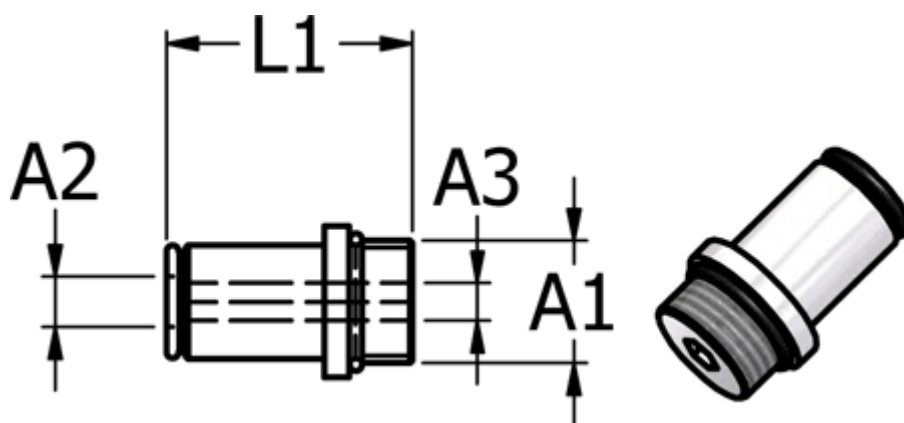

# Data Sheet

Article number: 5867450056

Description: Metal fitting 745.005-6, Ø6 M5  
Push-in lige union

## Measures

Ext. hose diameter A1	= 6
Hexagon A3	= 2.5
L1	= 21.9
Thread A2	= M5